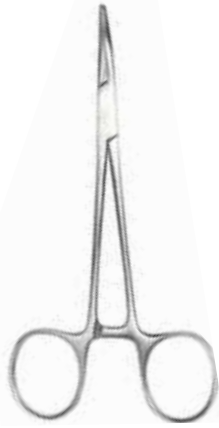

# Needle Holders & Artery Forceps

Mosquito Straight  
N0871

Mosquito Curved  
N0873

Kelly Straight  
N0875

Kelly Curved  
N0877

Mayo-Hegar  
N0879

Crilewood  
N0881

Spencer Wells Straight  
N0883

Spencer Wells Curved  
N0885

Gillies Needle Holder  
N1738

Kilner Needle Holder TC  
N0904