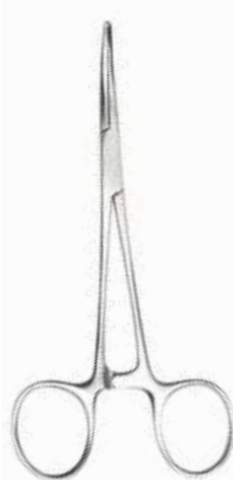

# Needle Holders & Artery Forceps

Mosquito Straight  
N0871

Mosquito Curved  
N0873

Kelly Straight  
N0875

Kelly Curved  
N0877

Mayo-Hegar  
N0879

Crilewood  
N0881

Spencer Wells Straight  
N0883

Spencer Wells Curved  
N0885

Gillies Needle Holder  
N1738

Kilner Needle Holder TC  
N0904